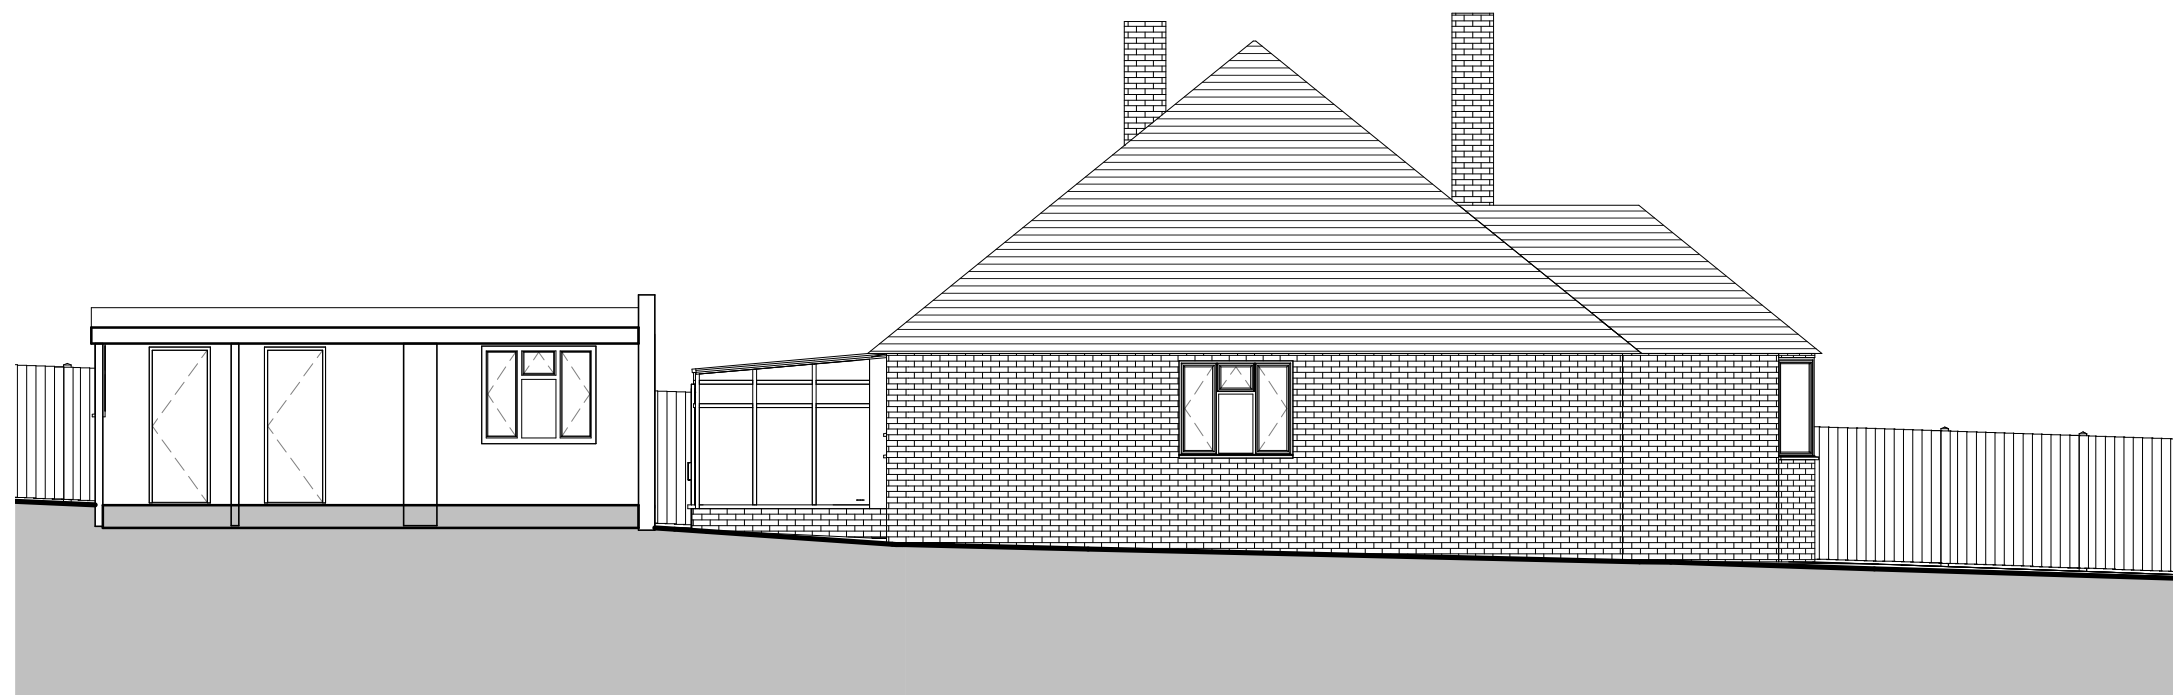

Date Issue/Revisions

FRONT ELEVATION - NORTH

35

SIDE ELEVATION - EAST

EXISTING ELEVATIONS

Scale at A3 (1:100)

Form Design Group  
Walton on Thames, Surrey. KT12 4RZ  
Tel 01932 213248

Architecture  
Planning  
Structures  
interiors  
Landscape